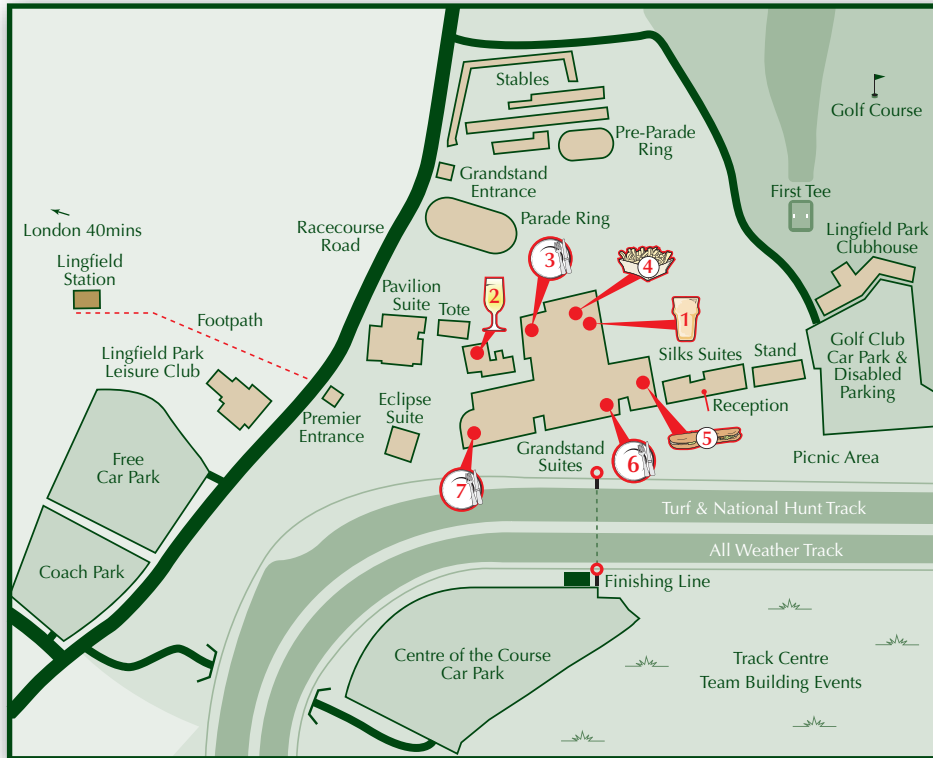

# Site Plan

-  Sports Bar
-  Champagne Bar
-  Trattoria
-  Fish & Chips
-  Delimarch & Bar
-  Trackside Restaurant
-  Brasserie

**LINGFIELD PARK**  
RACECOURSE & GOLF CLUB